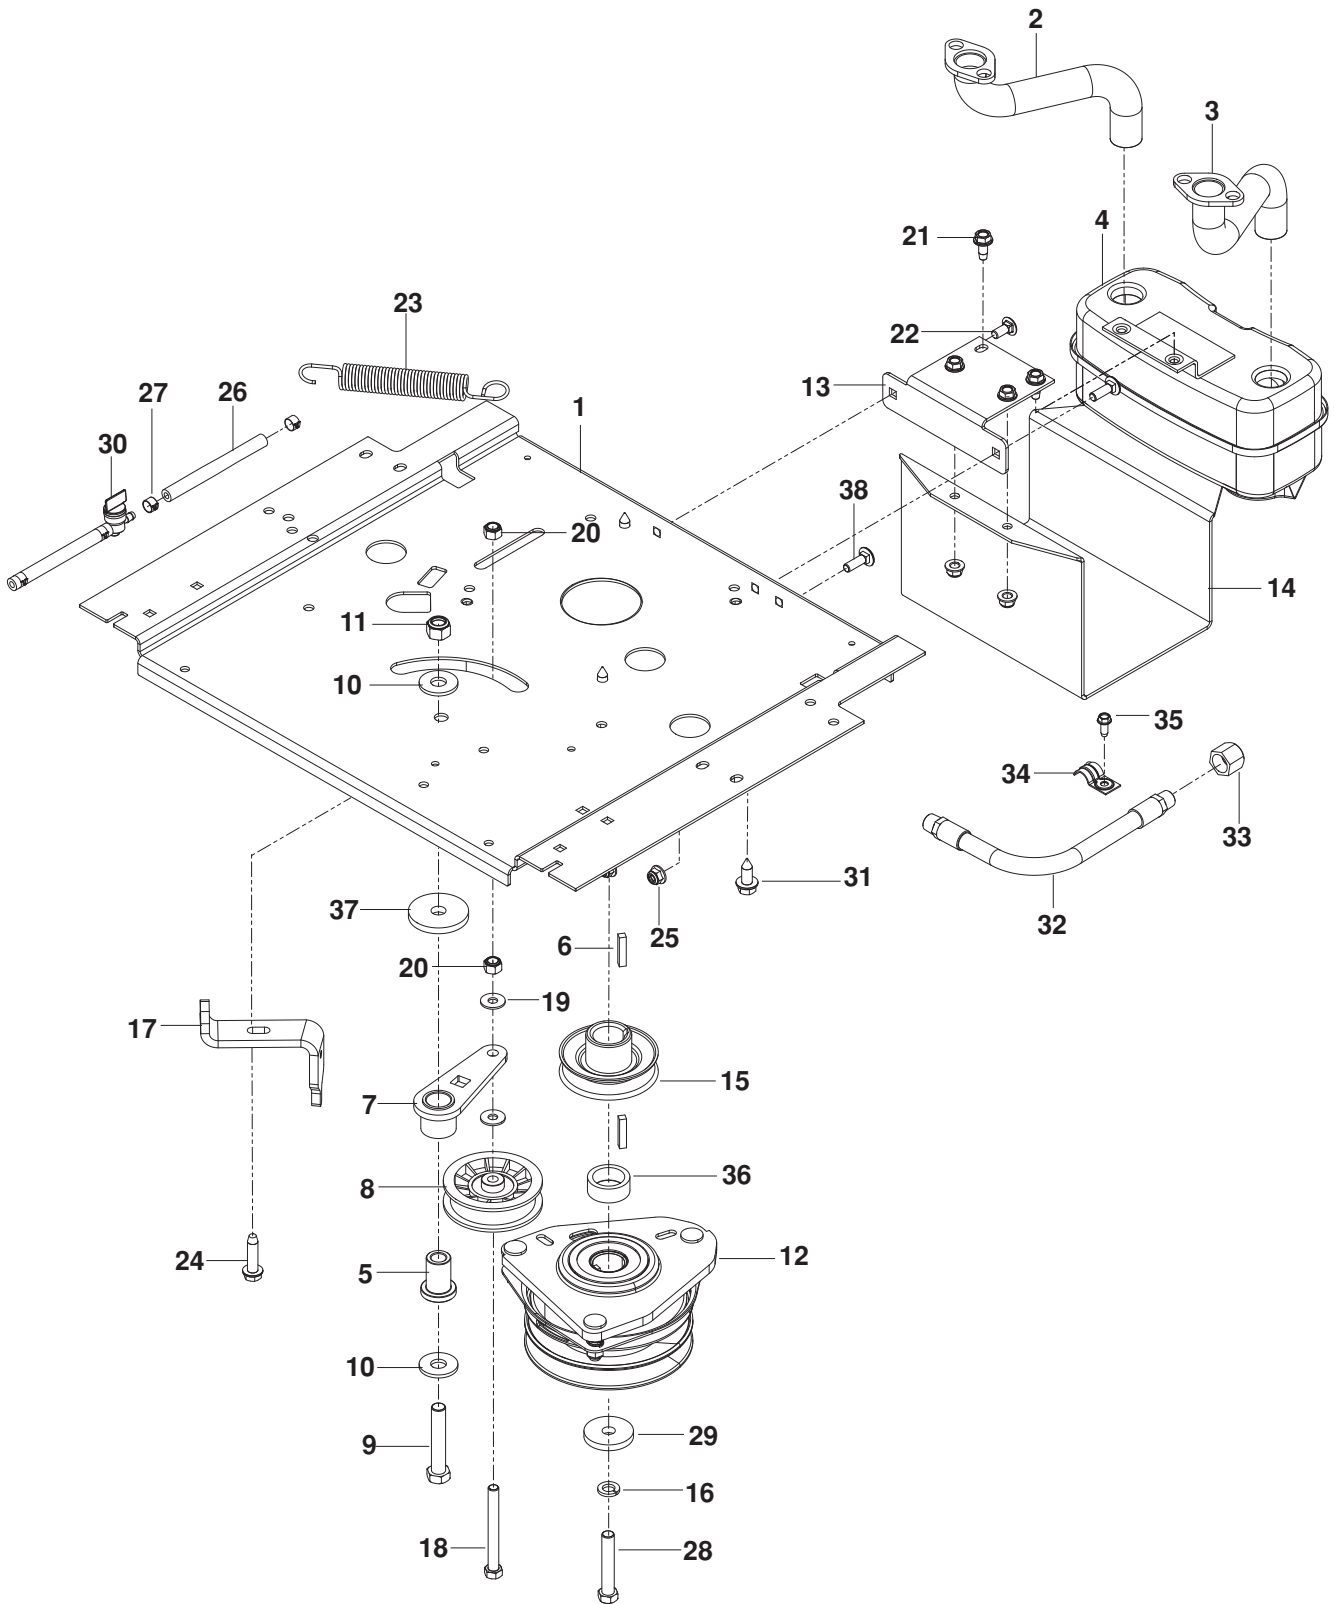

ENGINE PLATE

Serial #101825204 and later