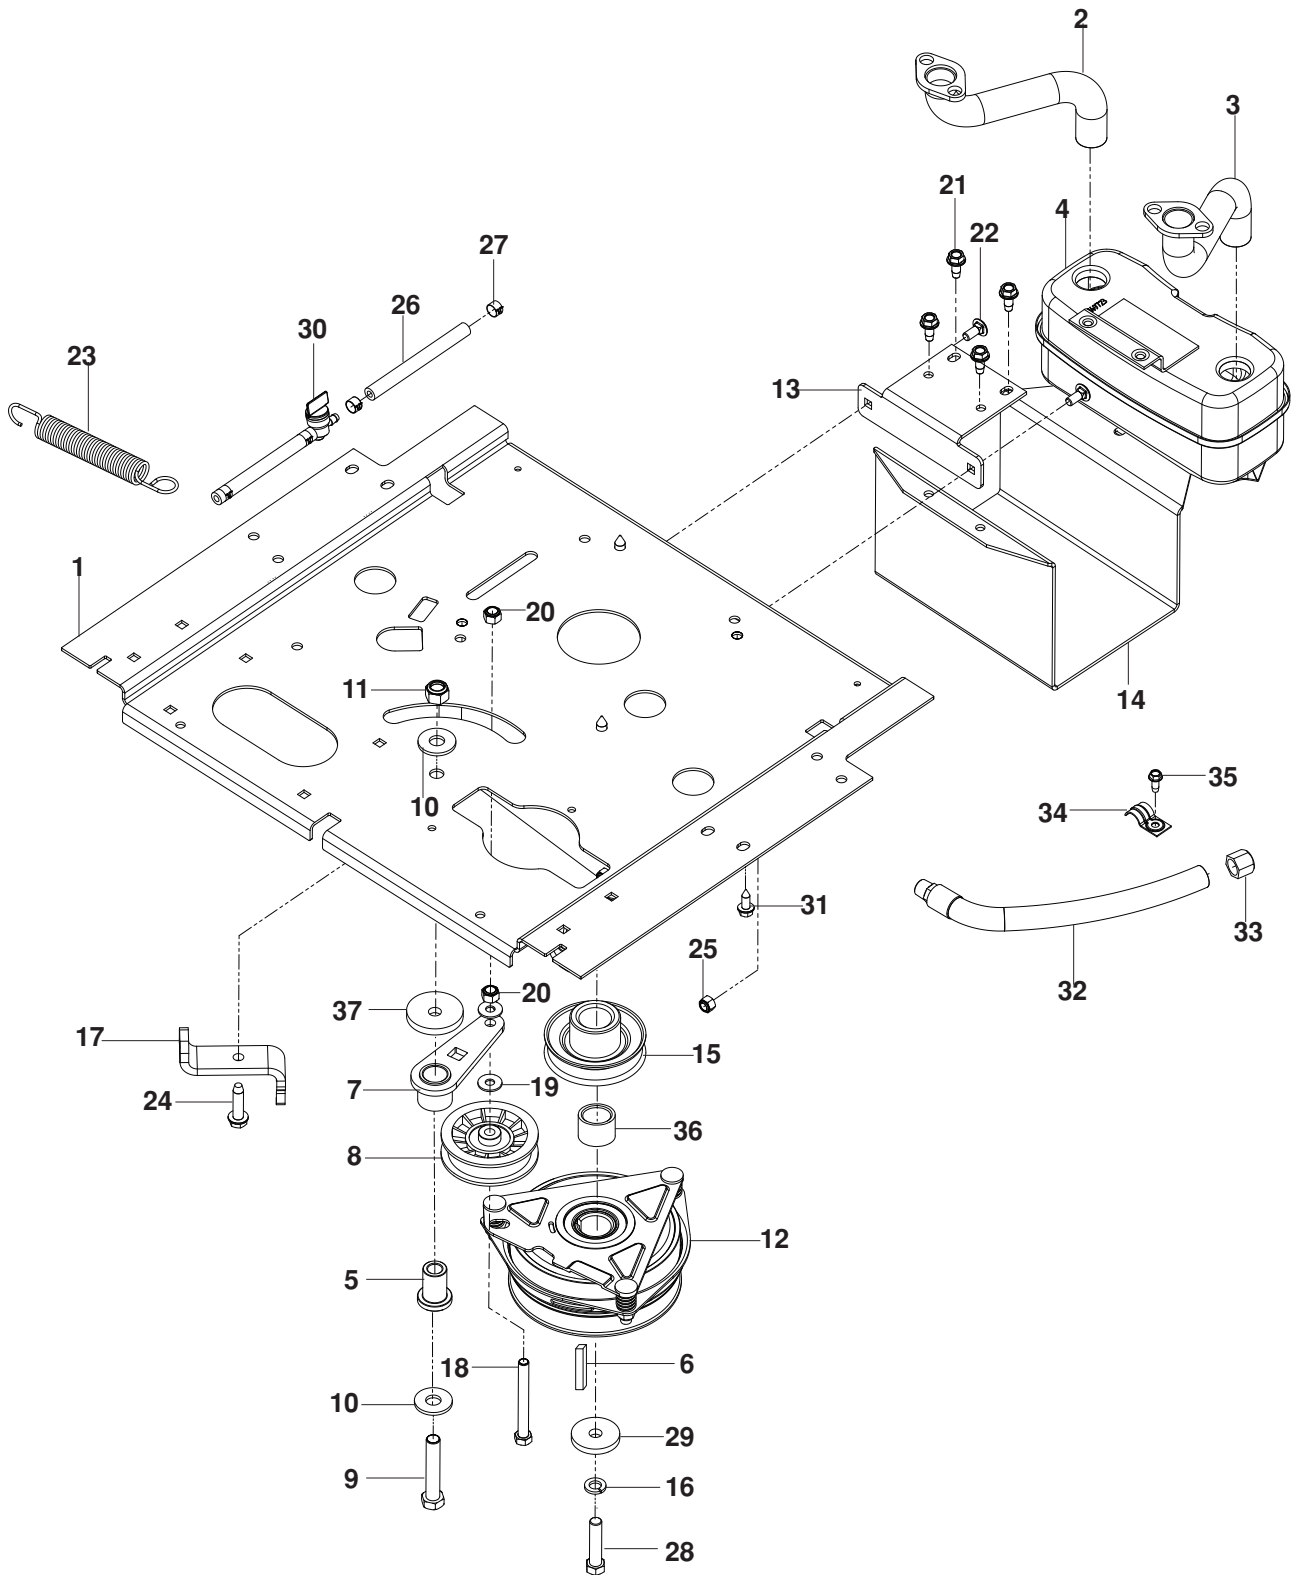

ENGINE PLATE

Prior to Serial #101825204